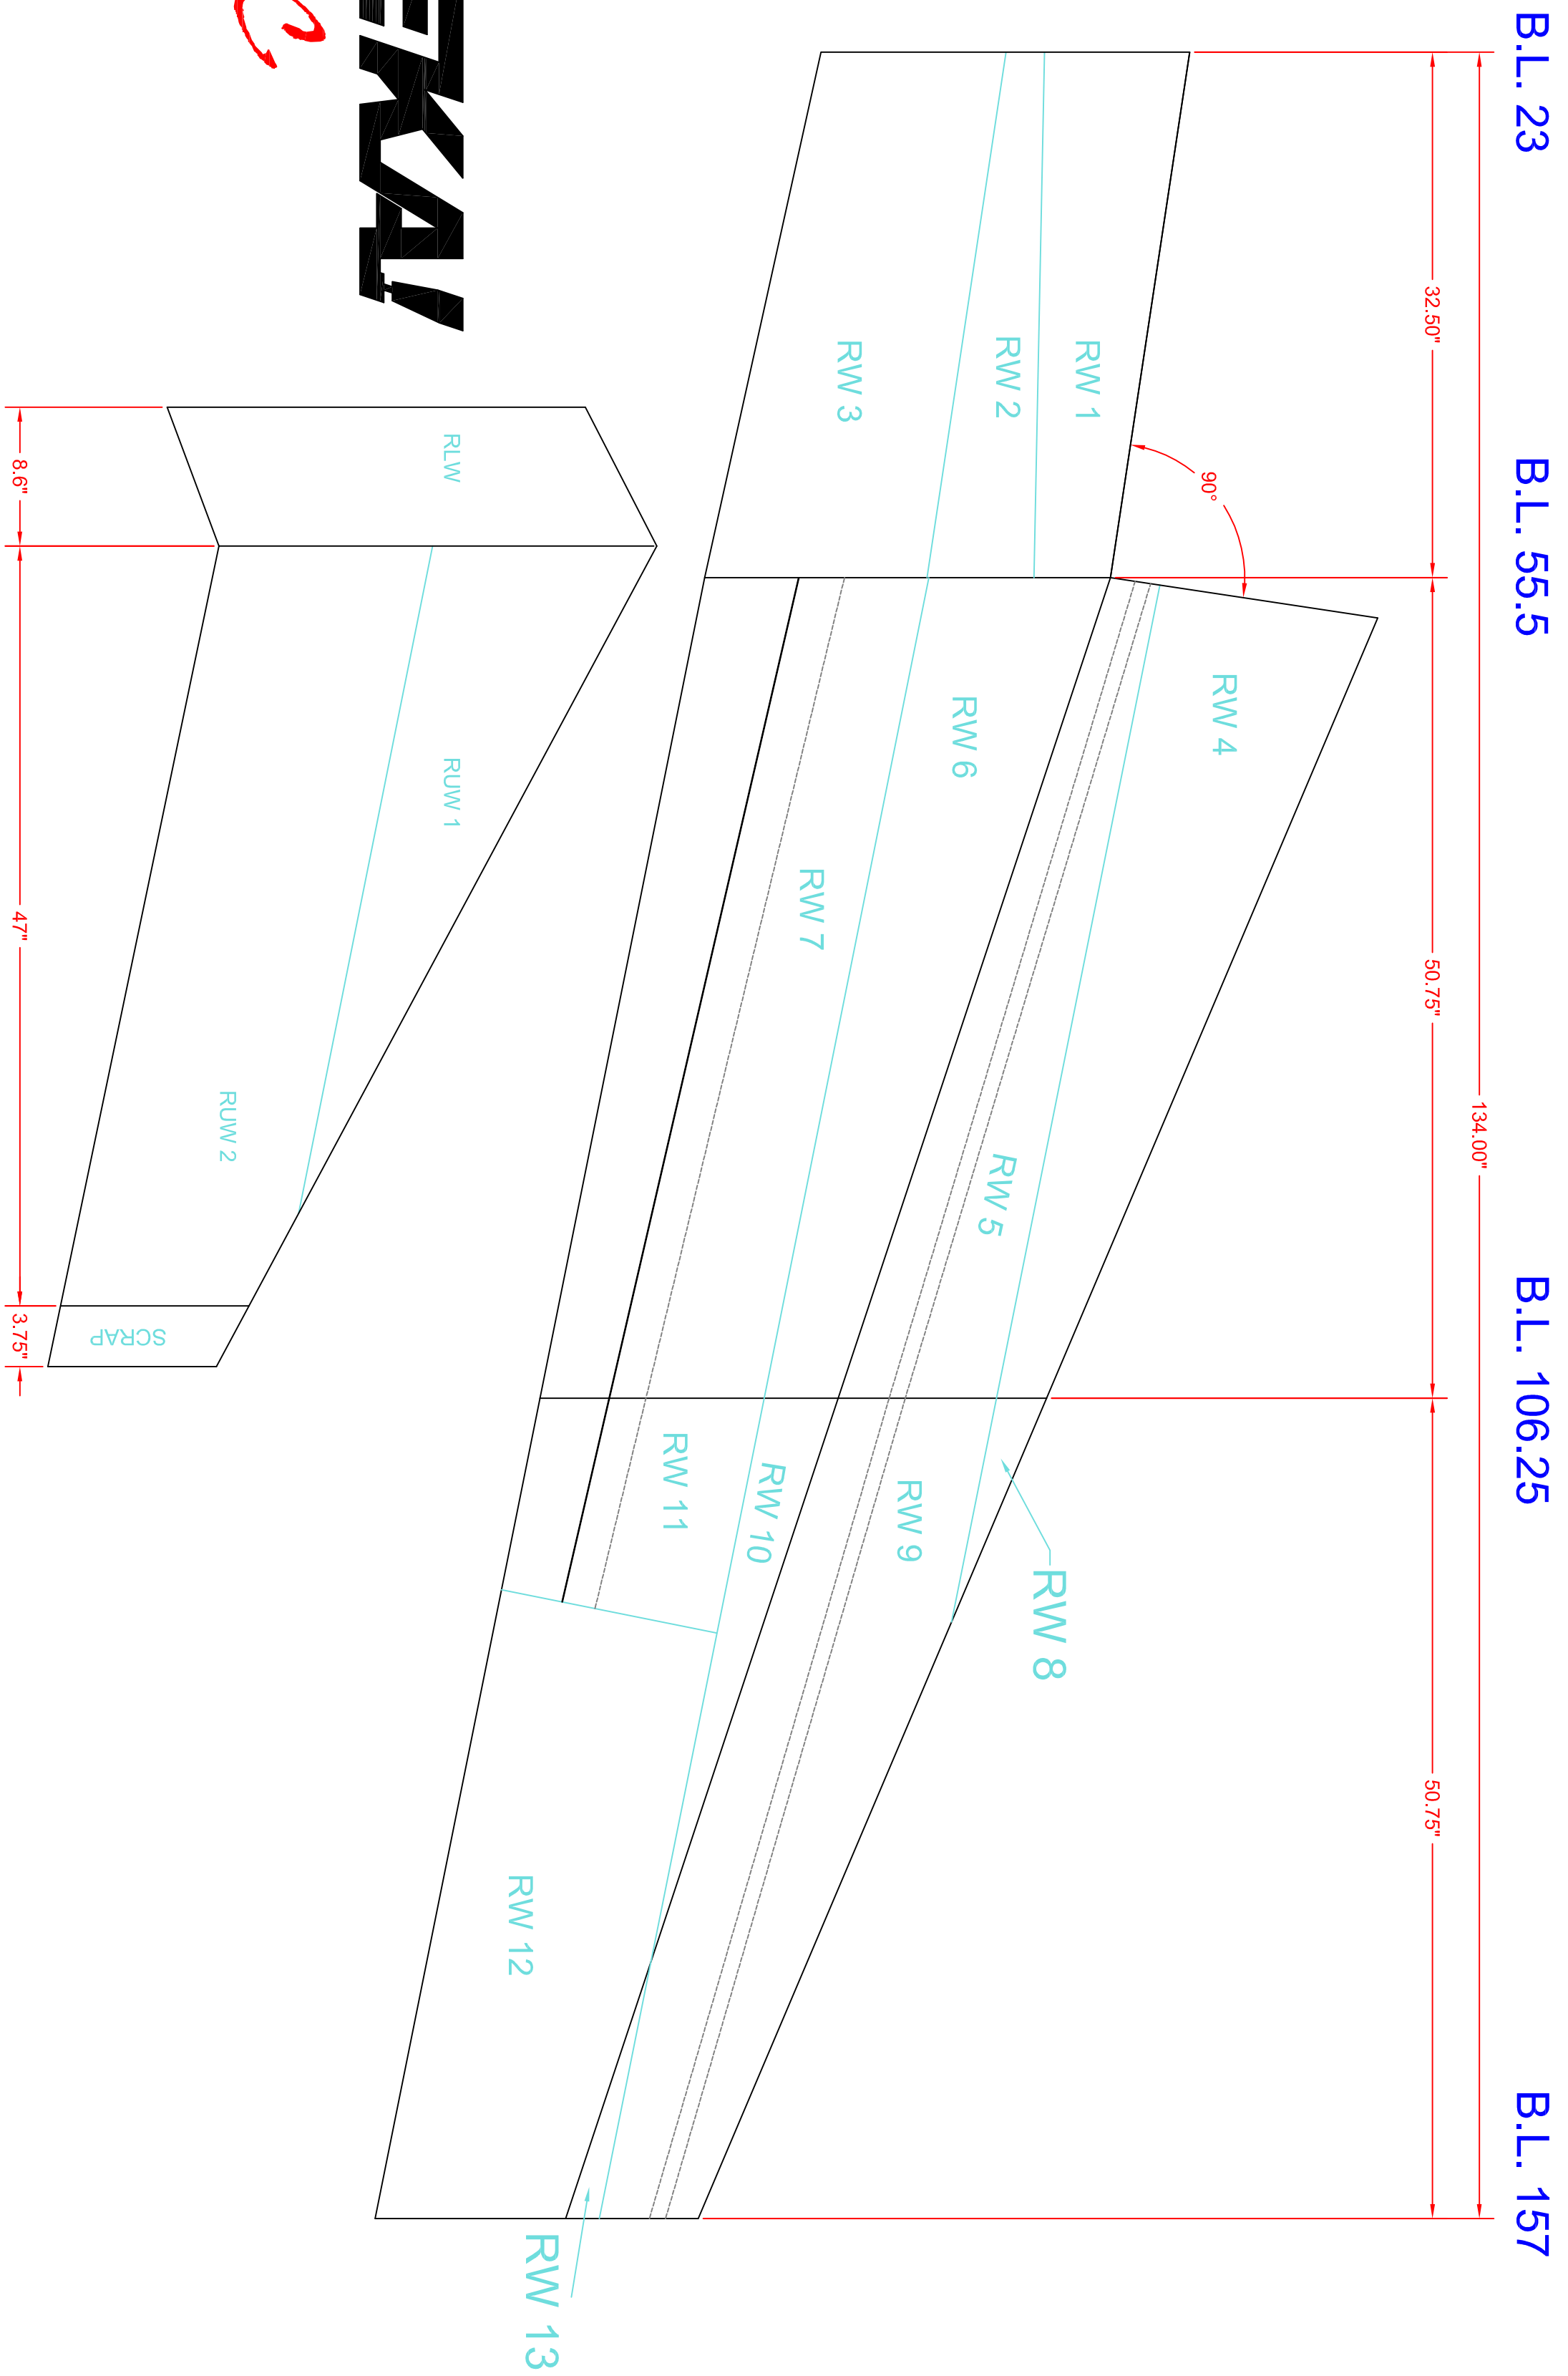

Cozy MK III Master Parts Layout

EUREKA
GNC