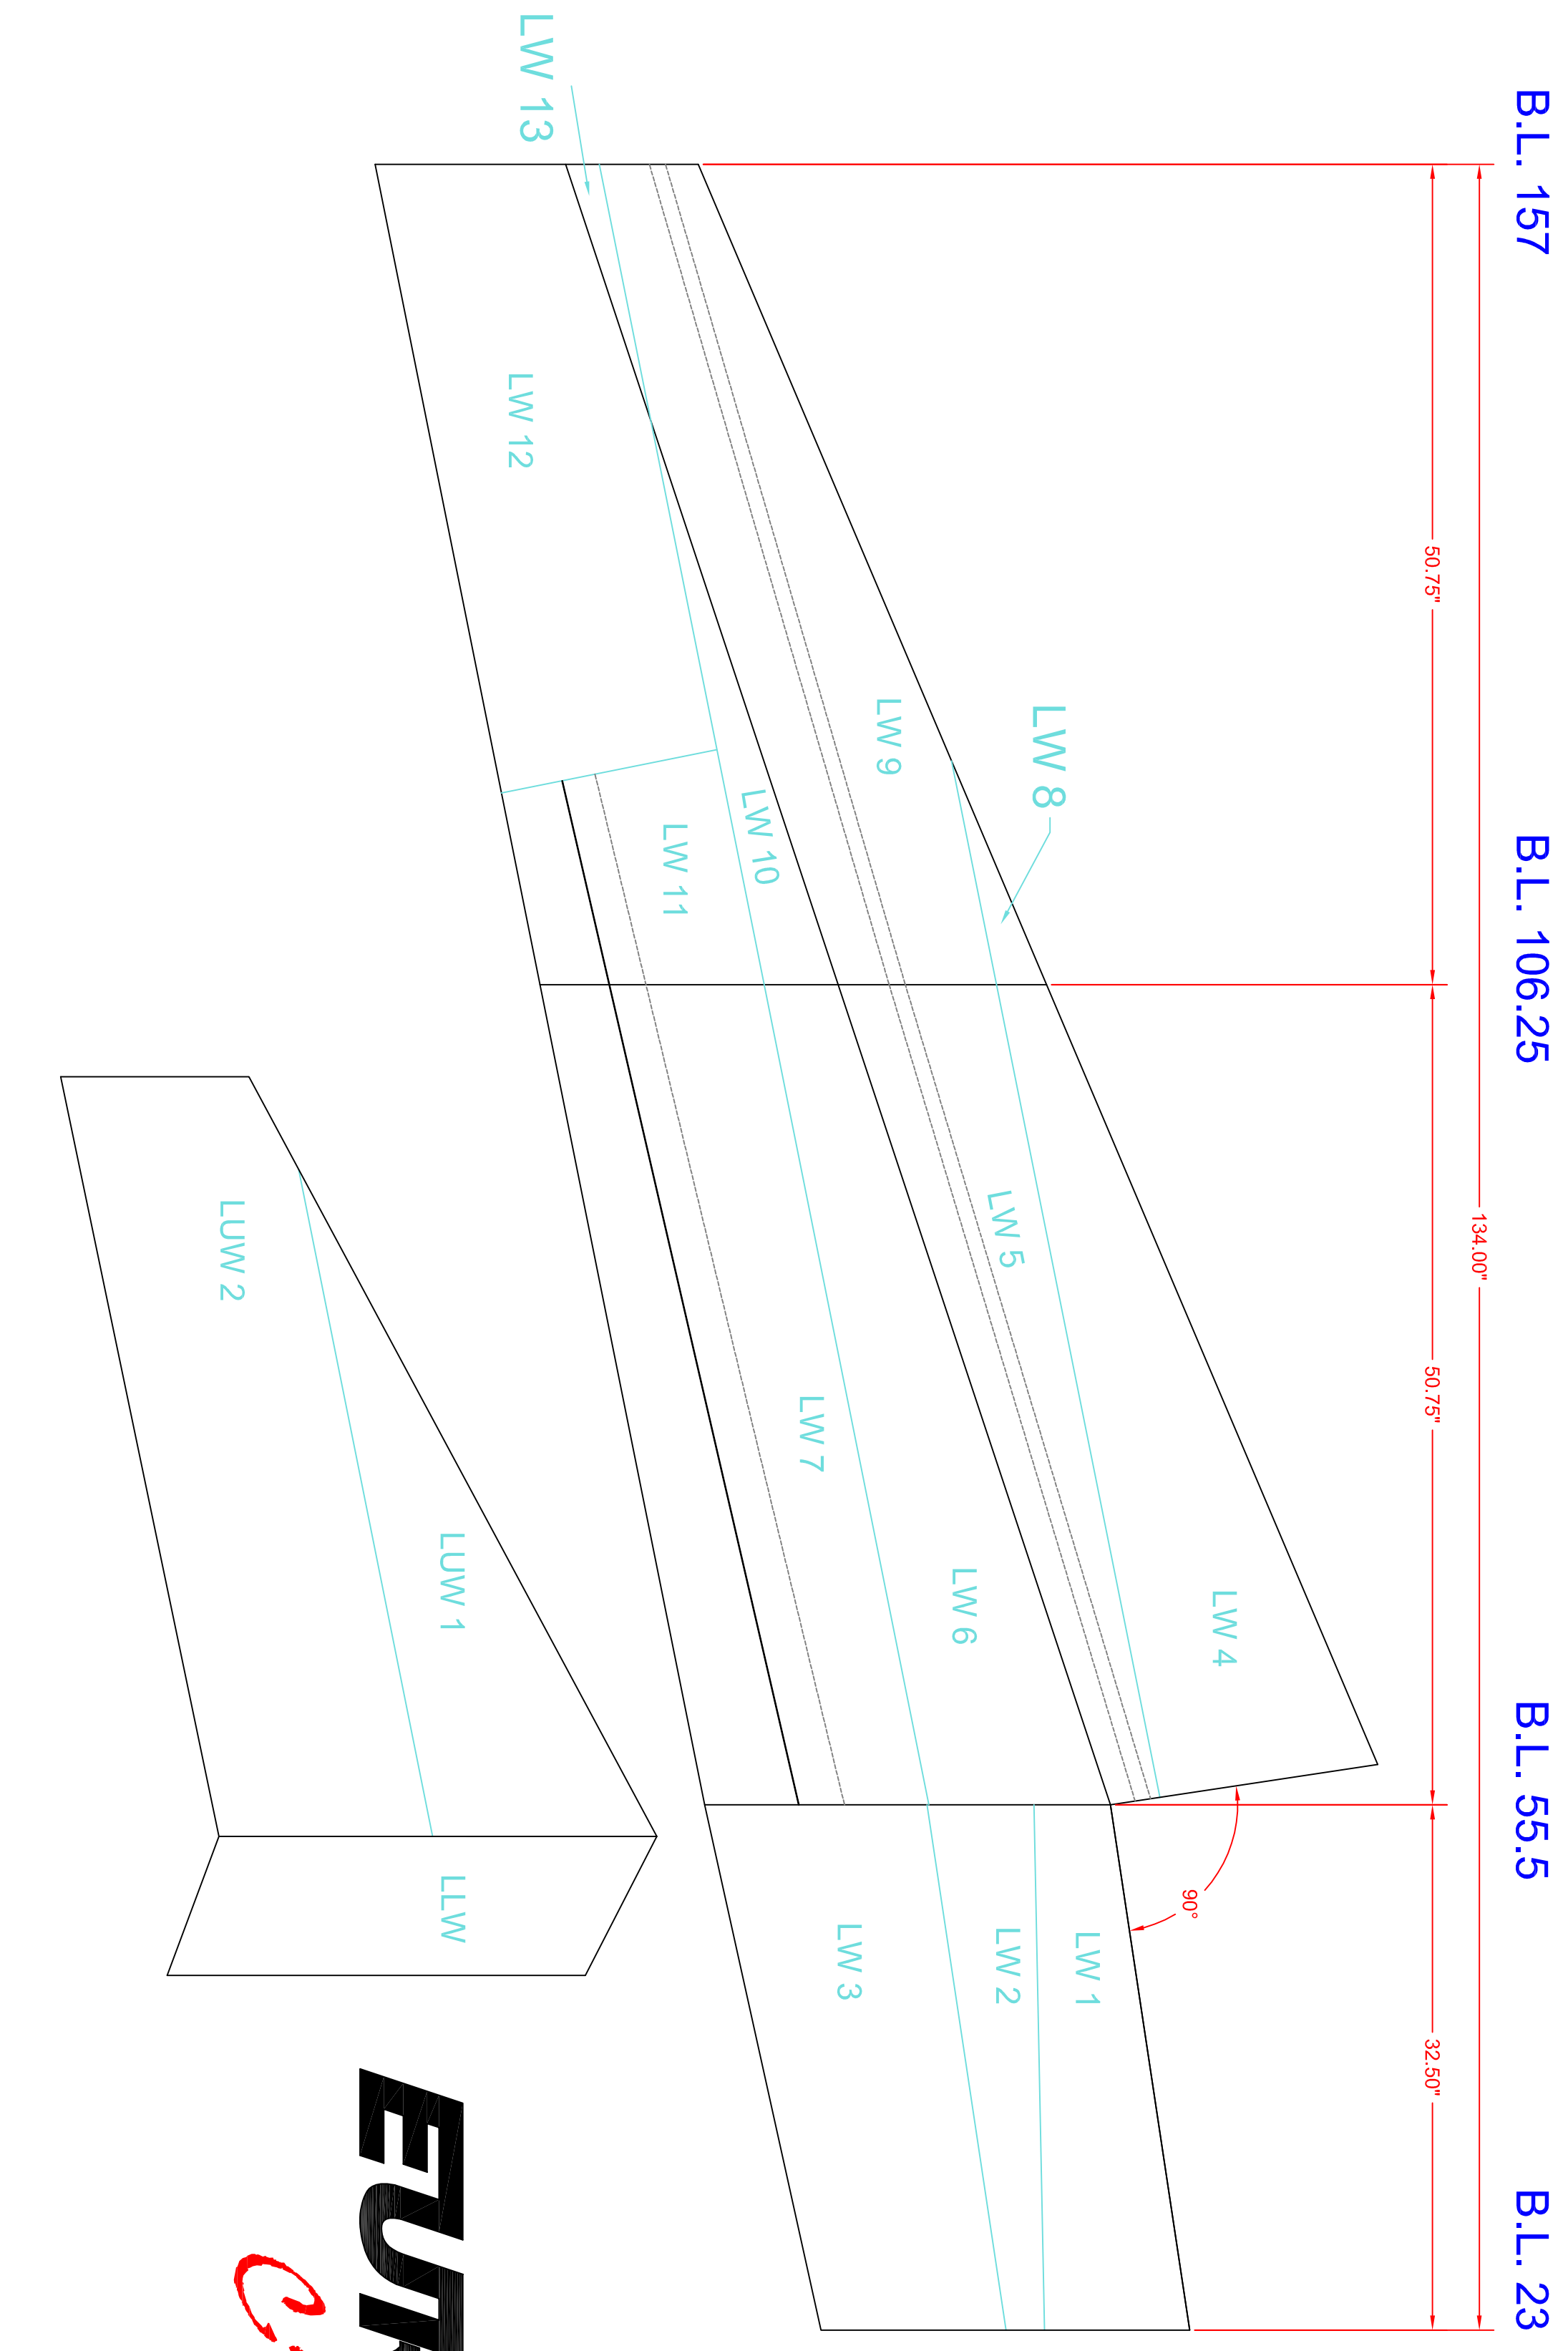

Cozy MK III Master Parts Layout

EUREKA
GNC